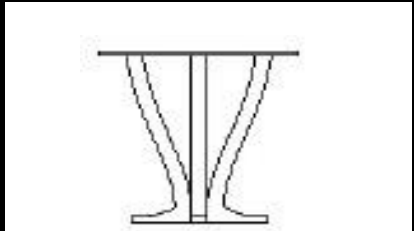

Elizabeth - Modules

Code: 1ELITD55
 Length: 55cm
 Depth: 55cm
 Height: 52cm

Code: 1ELITQ120
 Length: 141cm
 Depth: 120cm
 Height: 34cm

Code: 1ELITQ90
 Length: 107cm
 Depth: 90cm
 Height: 34cm

Code: 1ELICL86
 Length: 160cm
 Depth: 40cm
 Height: 86cm

Code: 1ELICL56
 Length: 160cm
 Depth: 40cm
 Height: 56cm

Code: 1ELSTD55
 Length: 55cm
 Depth: 55cm
 Height: 47cm

Code: 1ELSTQ120
 Length: 120cm
 Depth: 120cm
 Height: 40cm