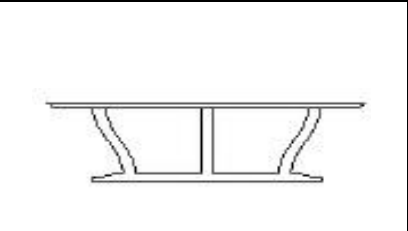

Elizabeth - Modules

Code: 1ELITD55
 Length: 55cm
 Depth: 55cm
 Height: 52cm

Code: 1ELITQ120
 Length: 141cm
 Depth: 120cm
 Height: 34cm

Code: 1ELITQ90
 Length: 107cm
 Depth: 90cm
 Height: 34cm

Code: 1ELICL86
 Length: 160cm
 Depth: 40cm
 Height: 86cm

Code: 1ELICL56
 Length: 160cm
 Depth: 40cm
 Height: 56cm

Code: 1ELSTD55
 Length: 55cm
 Depth: 55cm
 Height: 47cm

Code: 1ELSTQ120
 Length: 120cm
 Depth: 120cm
 Height: 40cm