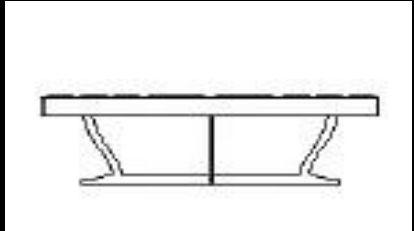

Elizabeth - Modules

Code: 1ELITD55
 Length: 55cm
 Depth: 55cm
 Height: 52cm

Code: 1ELITQ120
 Length: 141cm
 Depth: 120cm
 Height: 34cm

Code: 1ELITQ90
 Length: 107cm
 Depth: 90cm
 Height: 34cm

Code: 1ELICL86
 Length: 160cm
 Depth: 40cm
 Height: 86cm

Code: 1ELICL56
 Length: 160cm
 Depth: 40cm
 Height: 56cm

Code: 1ELSTD55
 Length: 55cm
 Depth: 55cm
 Height: 47cm

Code: 1ELSTQ120
 Length: 120cm
 Depth: 120cm
 Height: 40cm