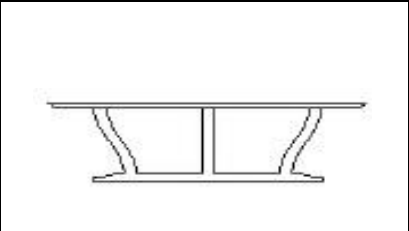

Elizabeth - Modules

Code: 1ELITD55
 Length: 55cm
 Depth: 55cm
 Height: 52cm

Code: 1ELITQ120
 Length: 141cm
 Depth: 120cm
 Height: 34cm

Code: 1ELITQ90
 Length: 107cm
 Depth: 90cm
 Height: 34cm

Code: 1ELICL86
 Length: 160cm
 Depth: 40cm
 Height: 86cm

Code: 1ELICL56
 Length: 160cm
 Depth: 40cm
 Height: 56cm

Code: 1ELSTD55
 Length: 55cm
 Depth: 55cm
 Height: 47cm

Code: 1ELSTQ120
 Length: 120cm
 Depth: 120cm
 Height: 40cm